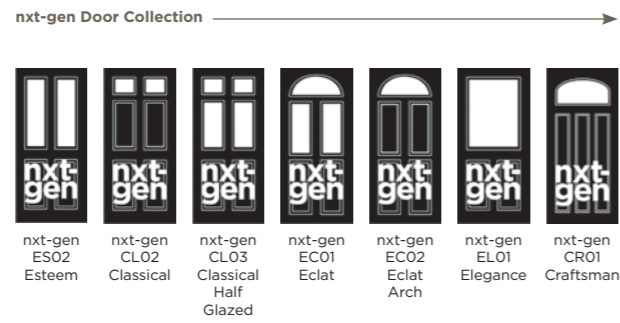

Andorra
Zinc or Brass
Caming

Aspen

Lunna

Palma

Discover the full range of
colours and glass at
door-designer.co.uk.

Full Door Range

a door for every home

Distinction Doors reserve the right to alter and remove door styles and specifications without prior notice.

*nxt-gen Craftsman available in White, Distinction Anthracite Grey and Bespoke only

Cassette available in one steel effect colour offering on the internal **and external face. The cassette is not available in any other colours.