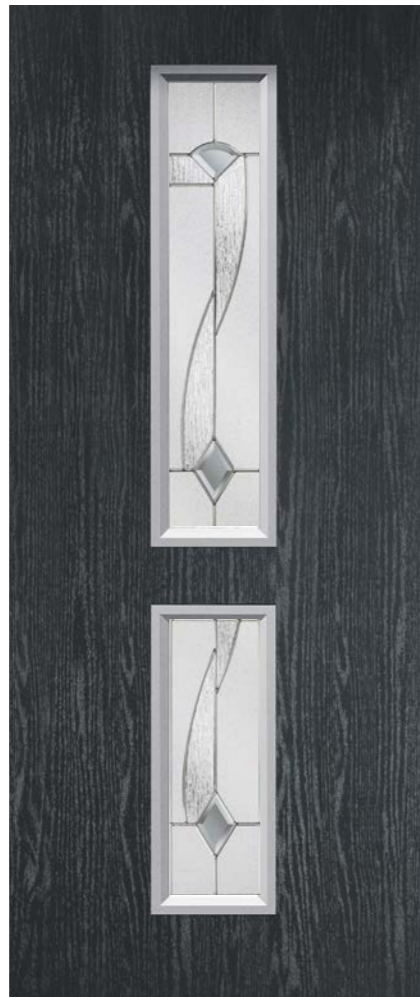

Venture Collection

The new Venture Collection is available in eight new door styles. The smooth, steel effect contemporary cassettes bring modern and continental flair.

Main image: Distinction Steel Blue with Radiant Glass.

C06 with Monza glass
Left, centre and right available