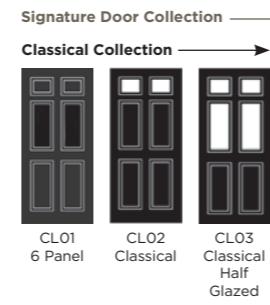

Andorra
Zinc or Brass
Caming

Aspen

Lunna

Palma

Discover the full range of
colours and glass at
door-designer.co.uk.

Full Door Range

a door for every home

Distinction Doors reserve the right to alter and remove door styles and specifications without prior notice.