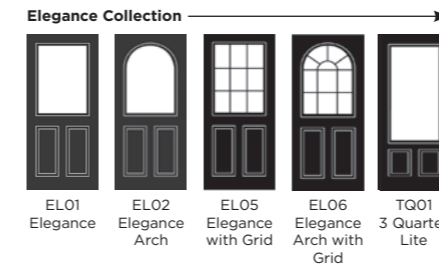

Andorra
Zinc or Brass
Caming

Aspen

Lunna

Palma

Discover the full range of
colours and glass at
door-designer.co.uk.

Full Door Range

a door for every home

Distinction Doors reserve the right to alter and remove door styles and specifications without prior notice.