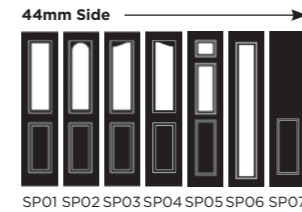

Full Door Range

a door for every home

Distinction Doors reserve the right to alter and remove door styles and specifications without prior notice.