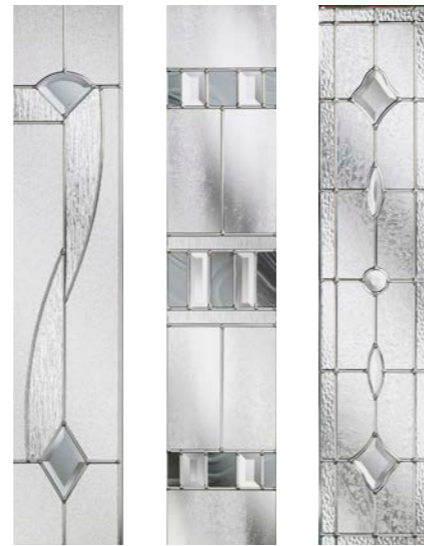

Monza Savana Valentia