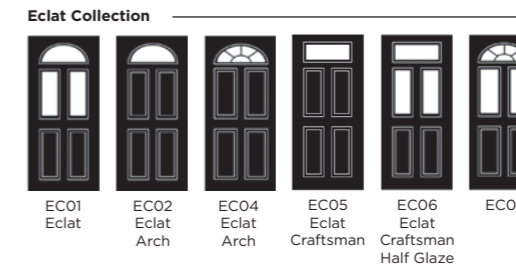

Andorra
Zinc or Brass
Caming

Aspen

Lunna

Palma

Discover the full range of
colours and glass at
door-designer.co.uk.

Full Door Range

a door for every home

Distinction Doors reserve the right to alter and remove door styles and specifications without prior notice.