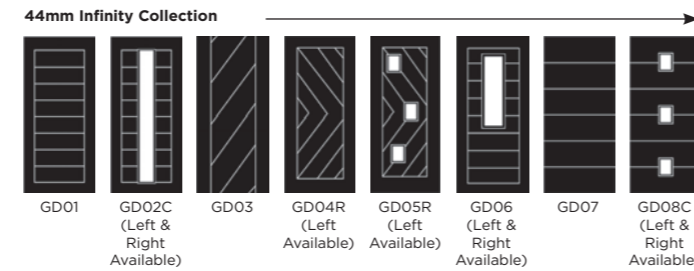

Andorra
Zinc or Brass
Caming

Aspen

Lunna

Palma

Discover the full range of
colours and glass at
door-designer.co.uk.

Full Door Range

a door for every home

Distinction Doors reserve the right to alter and remove door styles and specifications without prior notice.