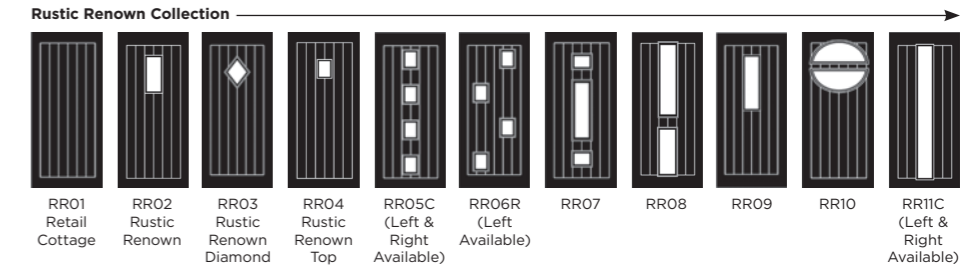

Andorra
Zinc or Brass
Caming

Aspen

Lunna

Palma

Discover the full range of
colours and glass at
door-designer.co.uk.

Full Door Range

a door for every home

Distinction Doors reserve the right to alter and remove door styles and specifications without prior notice.