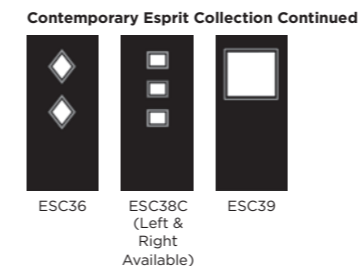

Andorra
Zinc or Brass
Caming

Aspen

Lunna

Palma

Discover the full range of
colours and glass at
door-designer.co.uk.

Full Door Range

a door for every home

Distinction Doors reserve the right to alter and remove door styles and specifications without prior notice.