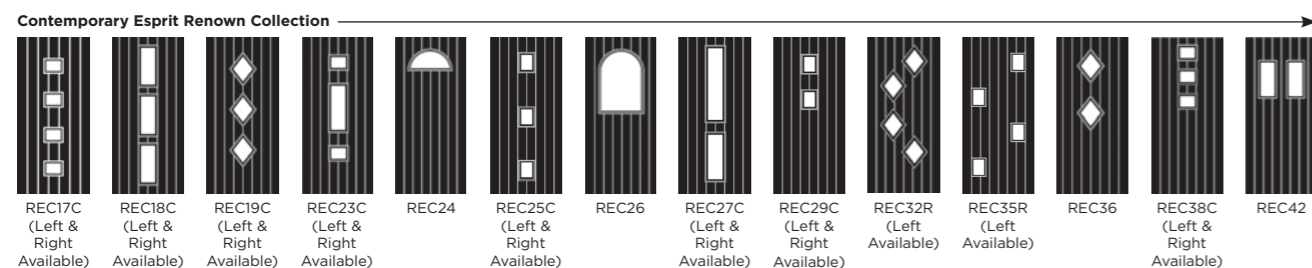

Andorra
Zinc or Brass
Caming

Aspen

Lunna

Palma

Discover the full range of
colours and glass at
door-designer.co.uk.

Full Door Range

a door for every home

Distinction Doors reserve the right to alter and remove door styles and specifications without prior notice.