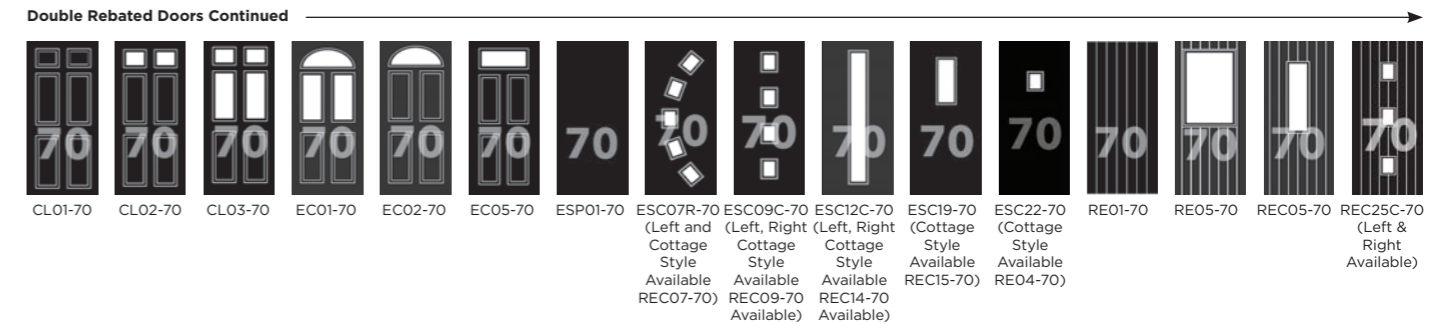

Andorra
Zinc or Brass
Caming

Aspen

Lunna

Palma

Discover the full range of
colours and glass at
door-designer.co.uk.

Full Door Range

a door for every home

Distinction Doors reserve the right to alter and remove door styles and specifications without prior notice.