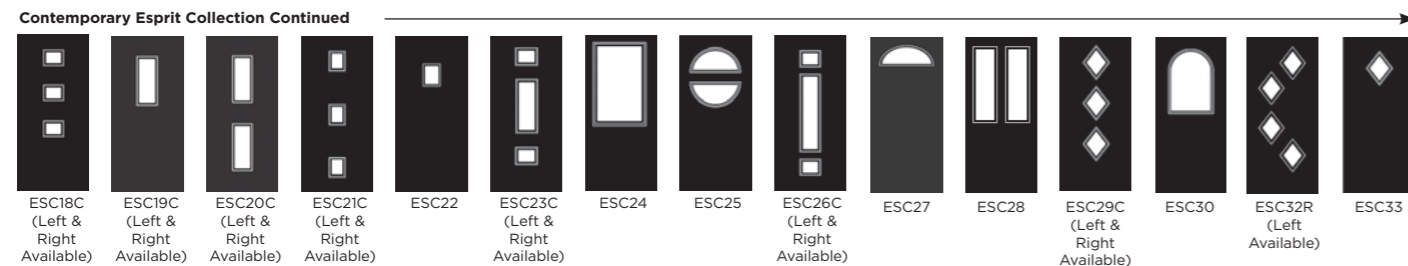

Andorra
Zinc or Brass
Caming

Aspen

Lunna

Palma

Discover the full range of
colours and glass at
door-designer.co.uk.

Full Door Range

a door for every home

Distinction Doors reserve the right to alter and remove door styles and specifications without prior notice.