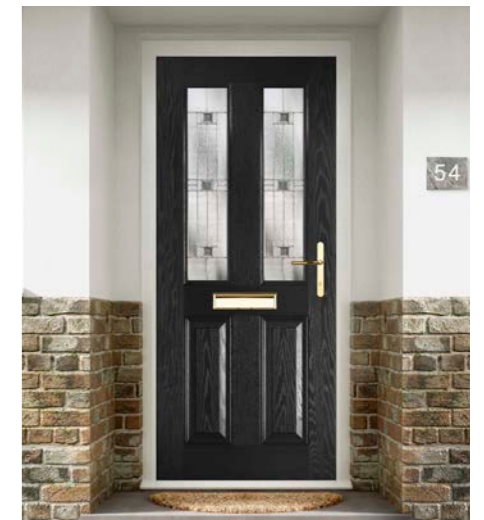

4 Panel 6 Panel Flush Cottage Esteem

Classical Classical Half Glazed Eclat Eclat Arch Elegance Arch

Elegance Craftsman RE05 REC05 REC25R
Left and centre available

ESC07R Left and Cottage style available
ESC09C Left, right and Cottage style available
ESC12C Left, right and Cottage style available
ESC19 Cottage style available
ESC22 Cottage style available