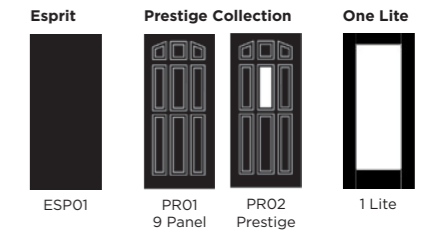

Andorra
Zinc or Brass
Caming

Aspen

Lunna

Palma

Discover the full range of
colours and glass at
door-designer.co.uk.

Full Door Range

a door for every home

Distinction Doors reserve the right to alter and remove door styles and specifications without prior notice.