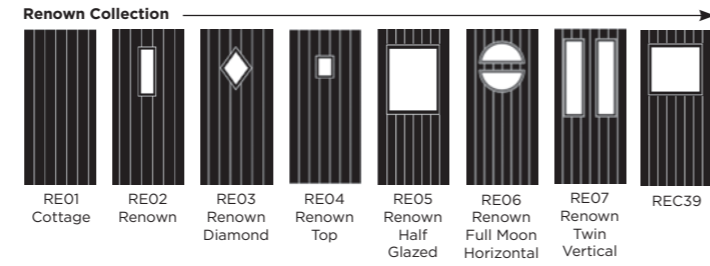

Andorra
Zinc or Brass
Caming

Aspen

Lunna

Palma

Discover the full range of
colours and glass at
door-designer.co.uk.

Full Door Range

a door for every home

Distinction Doors reserve the right to alter and remove door styles and specifications without prior notice.