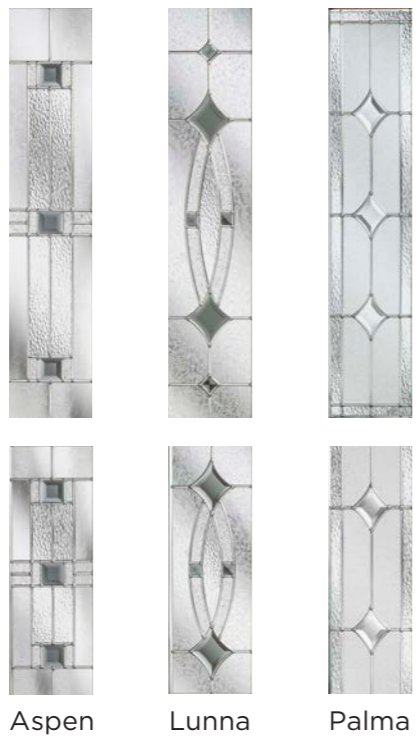

Aspen Lunna Palma