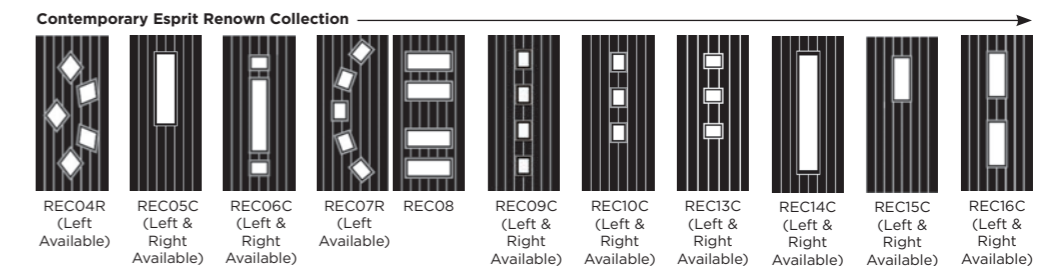

Andorra
Zinc or Brass
Caming

Aspen

Lunna

Palma

Discover the full range of
colours and glass at
door-designer.co.uk.

Full Door Range

a door for every home

Distinction Doors reserve the right to alter and remove door styles and specifications without prior notice.