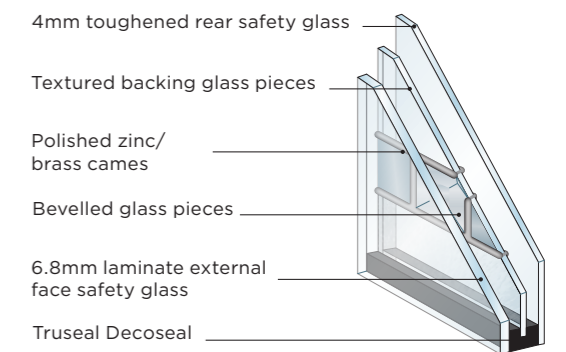

Glass

Features and benefits:

- Decorative triple glazing
- The decorative centre pane is sealed within the unit therefore, it is protected from dust and weathering
- Easy to clean
- 6.8mm glass laminated as standard
- 50mm units available for 70mm doors
- Glass patterns may vary
- Slight bubbles, lines and surface imperfections are all characteristics of glass. They are not to be considered as defects as they add character to decorative glass.