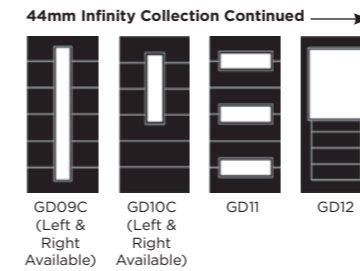

Andorra
Zinc or Brass
Caming

Aspen

Lunna

Palma

Discover the full range of
colours and glass at
door-designer.co.uk.

Full Door Range

a door for every home

Distinction Doors reserve the right to alter and remove door styles and specifications without prior notice.