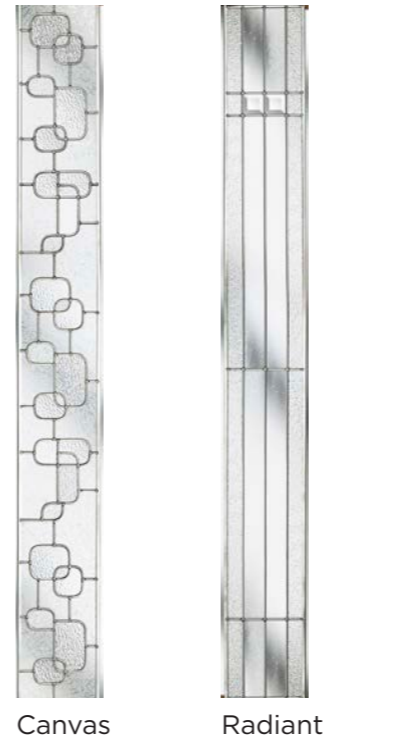

C12 with Radiant glass
Left and right available

Canvas Radiant