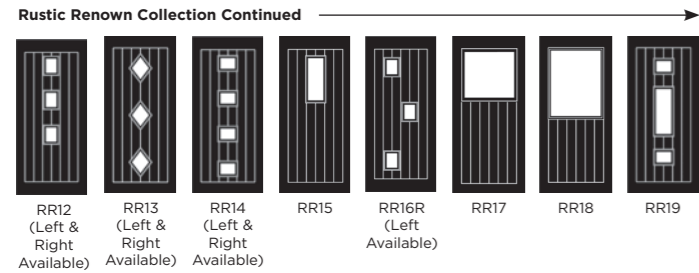

Andorra
Zinc or Brass
Caming

Aspen

Lunna

Palma

Discover the full range of
colours and glass at
door-designer.co.uk.

Full Door Range

a door for every home

Distinction Doors reserve the right to alter and remove door styles and specifications without prior notice.