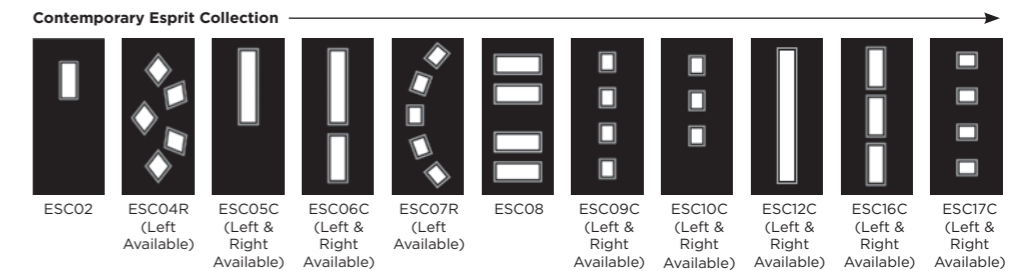

Andorra
Zinc or Brass
Caming

Aspen

Lunna

Palma

Discover the full range of
colours and glass at
door-designer.co.uk.

Full Door Range

a door for every home

Distinction Doors reserve the right to alter and remove door styles and specifications without prior notice.