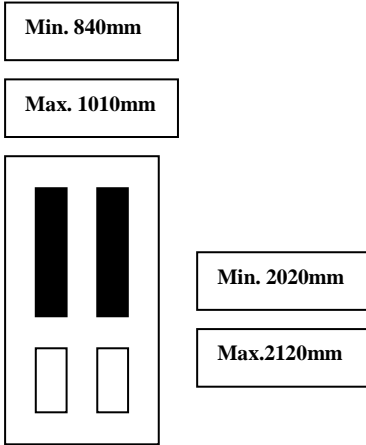

HS TRADE COMPOSITE DOOR MINIMUM & MAXIMUM SIZES

Updated 2011

STANDARD THRESHOLD

ALUMINIUM THRESHOLD

Wheel Chair Access = Min 1010mm Frame to Frame

DOOR & SIDE PANEL

FRAME WITH MULLION

SIDE PANEL