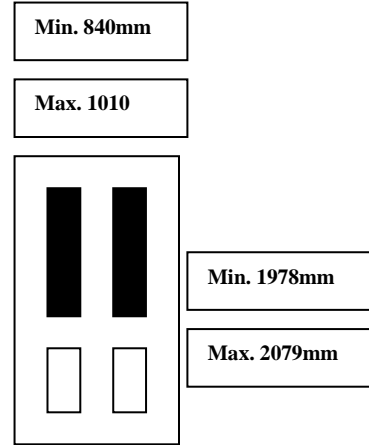

HS TRADE COMPOSITE DOOR MINIMUM & MAXIMUM SIZES

Updated 2011

STANDARD THRESHOLD

ALUMINIUM THRESHOLD

Wheel Chair Access = Min 1010mm Frame to Frame

DOOR & SIDE PANEL

FRAME WITH MULLION

SIDE PANEL