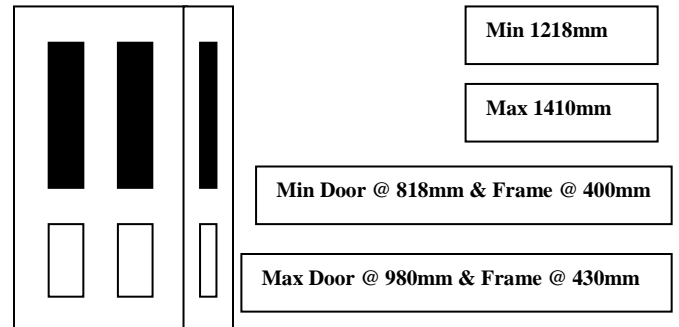

HS TRADE COMPOSITE DOOR MINIMUM & MAXIMUM SIZES

Updated 2011

STANDARD THRESHOLD

ALUMINIUM THRESHOLD

Wheel Chair Access = Min 1010mm Frame to Frame

DOOR & SIDE PANEL

FRAME WITH MULLION

SIDE PANEL