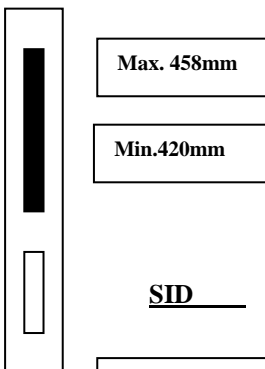

HS TRADE COMPOSITE DOOR MINIMUM & MAXIMUM SIZES

Updated 2011

STANDARD THRESHOLD

ALUMINIUM THRESHOLD

Wheel Chair Access = Min 1010mm Frame to Frame

DOOR & SIDE PANEL

FRAME WITH MULLION

SIDE PANEL