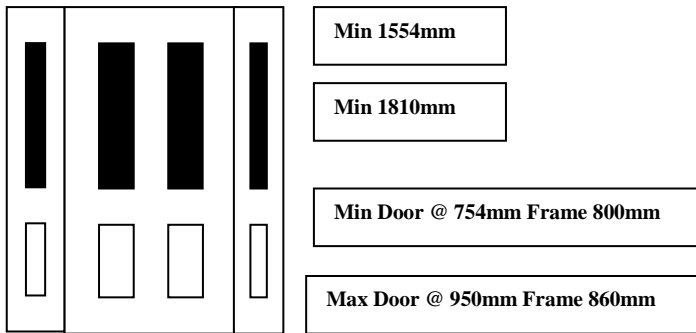

HS TRADE COMPOSITE DOOR MINIMUM & MAXIMUM SIZES

Updated 2011

STANDARD THRESHOLD

ALUMINIUM THRESHOLD

Wheel Chair Access = Min 1010mm Frame to Frame

DOOR & SIDE PANEL

FRAME WITH MULLION

SIDE PANEL